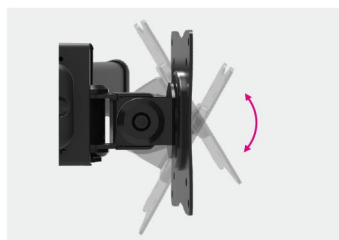

SH 12XMA

Dual Horizontal Monitor Accessory

Fits most 13"-27" LCD/LED Monitors

Attach to existing desk mount to view two screens side-by-side

Screen Size 13" - 27"	VESA Compatible 75x75 100x100	Weight Capacity 10kg/22lbs	Direction Indicator	Cable Management

Lateral shift

+45° ~ -45° tilting

+15° ~ -15° swiveling

360° rotation