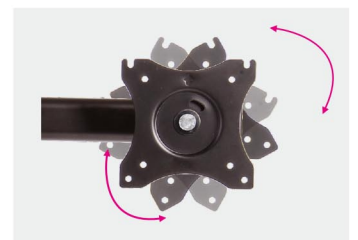

SH 12XMA

Dual Horizontal Monitor Accessory

Fits most 13"-27" LCD/LED Monitors

Attach to existing desk mount to view two screens side-by-side

Screen Size 13" - 27"	VESA Compatible 75x75 100x100	Weight Capacity 10kg/22lbs	Direction Indicator	Cable Management

Lateral shift

+45° ~ -45° tilting

+15° ~ -15° swiveling

360° rotation